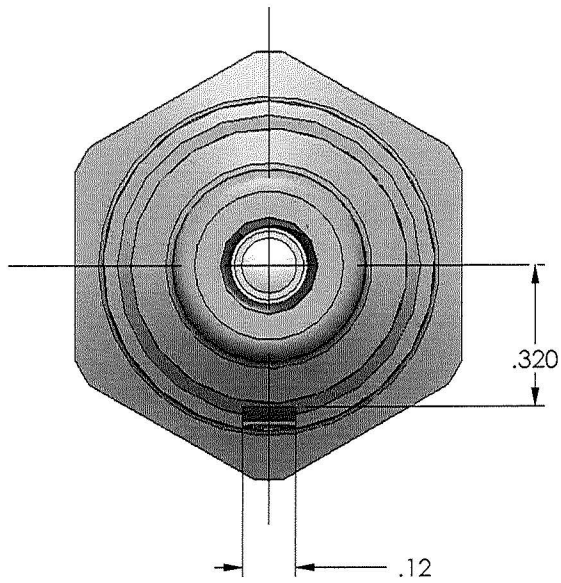

NO.	DESCRIPTION	DC-34-16-3-N	QTY.
1	BODY	4140 NACE A/Z	1
2	BALL	K-MONEL	1
3	SPRING	INCONEL X-750	1
4	BALL (9/32")	K-MONEL	1
5	BALL SUPPORT	316 S.S. NACE	1
6	SPRING	INCONEL X-750	1

FUNCTION OF BALL SUPPORT
(90° ROTATION VIEW)

10600 Fallstone Rd.
Houston, TX 77099
281-530-4848

**3/4"-16 UNF DOUBLE CHECK
GIANT BUTTON HEAD**

Val-Tex External Document

Part # DC-34-16-3-N