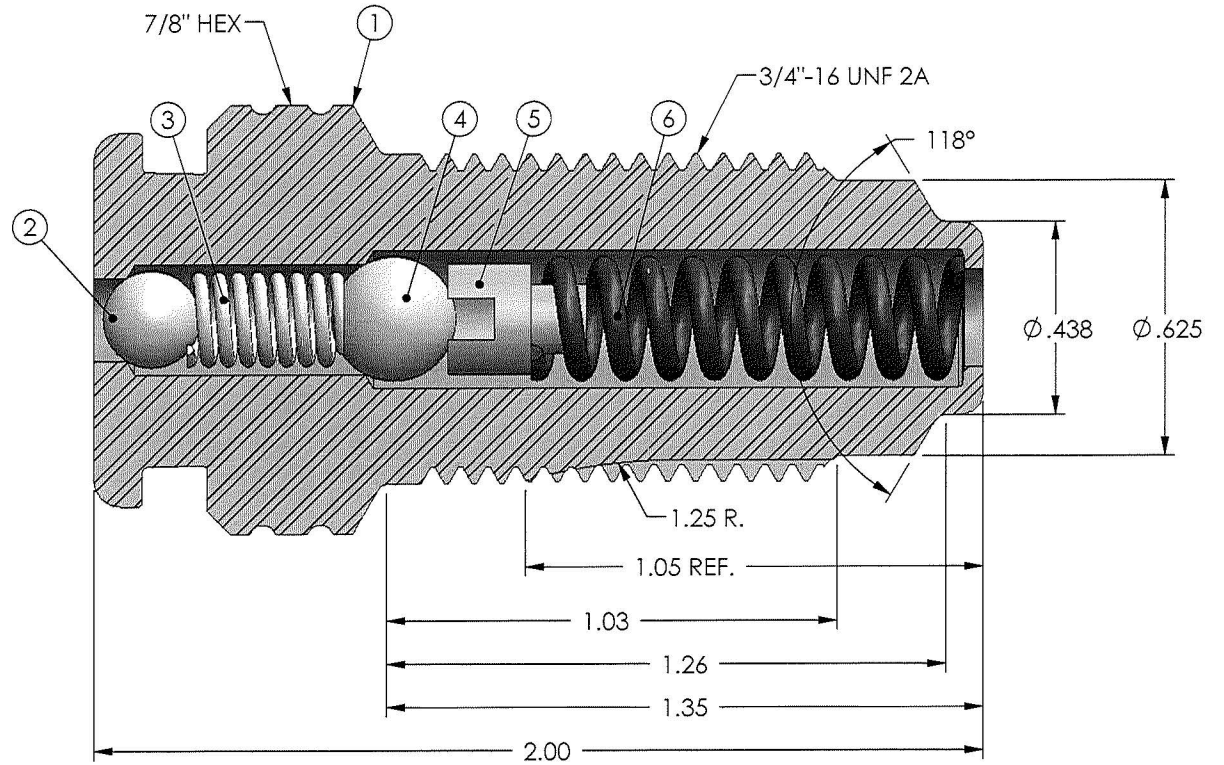

NO.	DESCRIPTION	DC-34-16-3-N	QTY.
1	BODY	4140 NACE A/Z	1
2	BALL	K-MONEL	1
3	SPRING	INCONEL X-750	1
4	BALL (9/32")	K-MONEL	1
5	BALL SUPPORT	316 S.S. NACE	1
6	SPRING	INCONEL X-750	1

FUNCTION OF BALL SUPPORT
(90° ROTATION VIEW)

10600 Fallstone Rd.
Houston, TX 77099
281-530-4848

**3/4"-16 UNF DOUBLE CHECK
GIANT BUTTON HEAD**

Val-Tex External Document

Part # DC-34-16-3-N