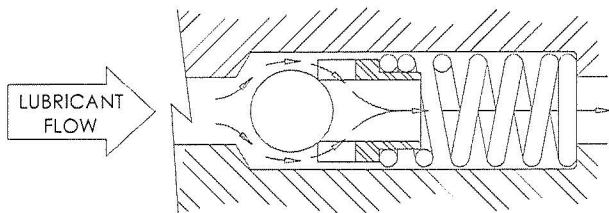

NO.	DESCRIPTION	DC-34-16-3-N	QTY.
1	BODY	4140 NACE A/Z	1
2	BALL	K-MONEL	1
3	SPRING	INCONEL X-750	1
4	BALL (9/32")	K-MONEL	1
5	BALL SUPPORT	316 S.S. NACE	1
6	SPRING	INCONEL X-750	1

FUNCTION OF BALL SUPPORT
(90° ROTATION VIEW)

10600 Fallstone Rd.
Houston, TX 77099
281-530-4848

**3/4"-16 UNF DOUBLE CHECK
GIANT BUTTON HEAD**

Val-Tex External Document

Part # DC-34-16-3-N